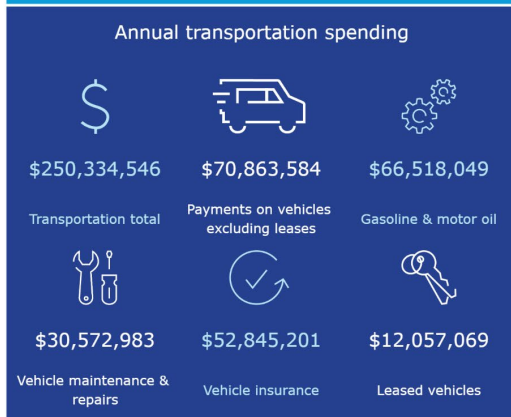

Consumer Expenditures

1974 N Huron River Dr, Ypsilanti, Michigan, 48197
3 mile radius