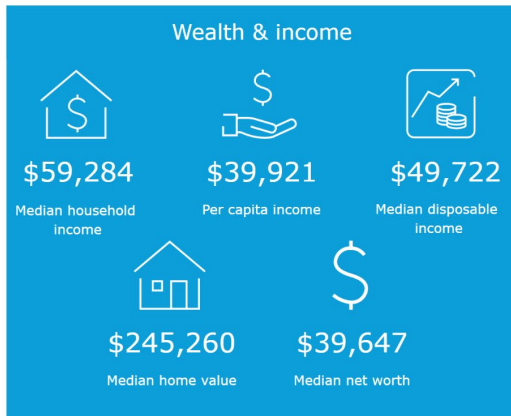

Consumer Expenditures

1974 N Huron River Dr, Ypsilanti, Michigan, 48197
3 mile radius