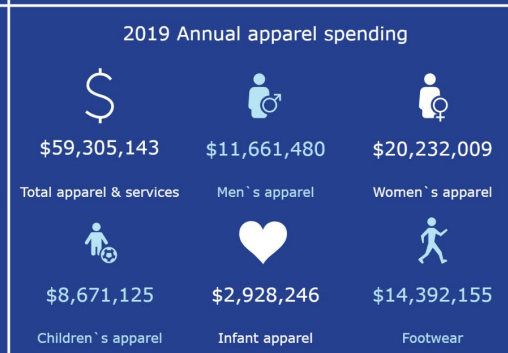

Consumer Expenditures

1974 N Huron River Dr, Ypsilanti, Michigan, 48197
3 mile radius